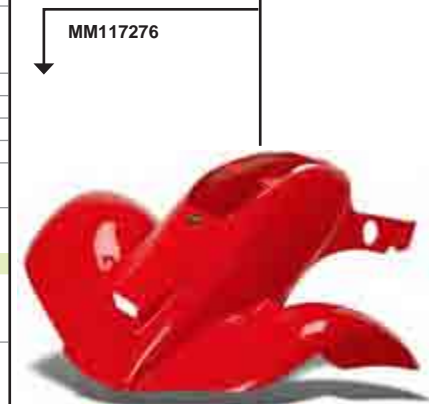

MM117276

- helmets & accessories
- apparel
- accessories
- carriers & racks
- bumpers & winches
- plows & implements
- frame & chassis
- utv accessories
- body
- handlebar
- cables & levers
- engine
- fuel & intake
- electrical & ignition
- clutch
- drive
- bearings
- brakes
- suspension & steering
- tires & wheels
- chemicals
- tools
- go cart
- trailer accessories