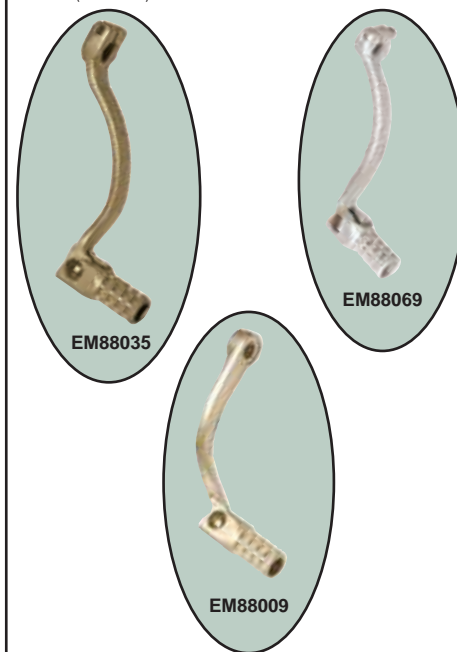

YAMAHA DIRT BIKE			
YZ125 (FORGED)	05-07	EM88023	21.95
YZ125 (STEEL)	91-97	EM88073	10.65
WR250F (STEEL)	04-05	EM88071	10.80
YZ250 (STEEL)	80-97	EM88074	10.65
YZ250 (FORGED)	05-07	EM88023	21.95
YZ250F (STEEL)	03-04	EM88071	10.80
YZ250F (FORGED)	06-08	EM88024	21.95
WR400 (FORGED)	98-02	EM88069	21.95
YZ400 (FORGED)	98-99	EM88069	21.95
YZ426 (FORGED)	00-02	EM88069	21.95
WR426F (FORGED)	01-02	EM88069	21.95
WR450F (FORGED)	03-06	EM88069	21.95
YZ450 (FORGED)	03-04	EM88069	21.95
YZ450F (FORGED)	06-08	EM88039	21.95