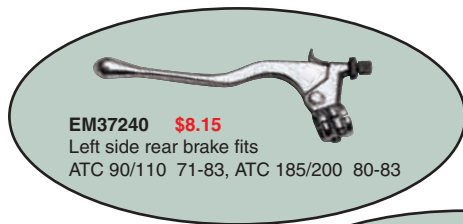

## LEVER ASSEMBLIES

FOR HONDA ATC MODELS

- Split two piece lever assembly
- No need to remove controls when changing
- Fits most ATC90/110/185/200 or can be adapted to fit other models and makes

helmets & accessories